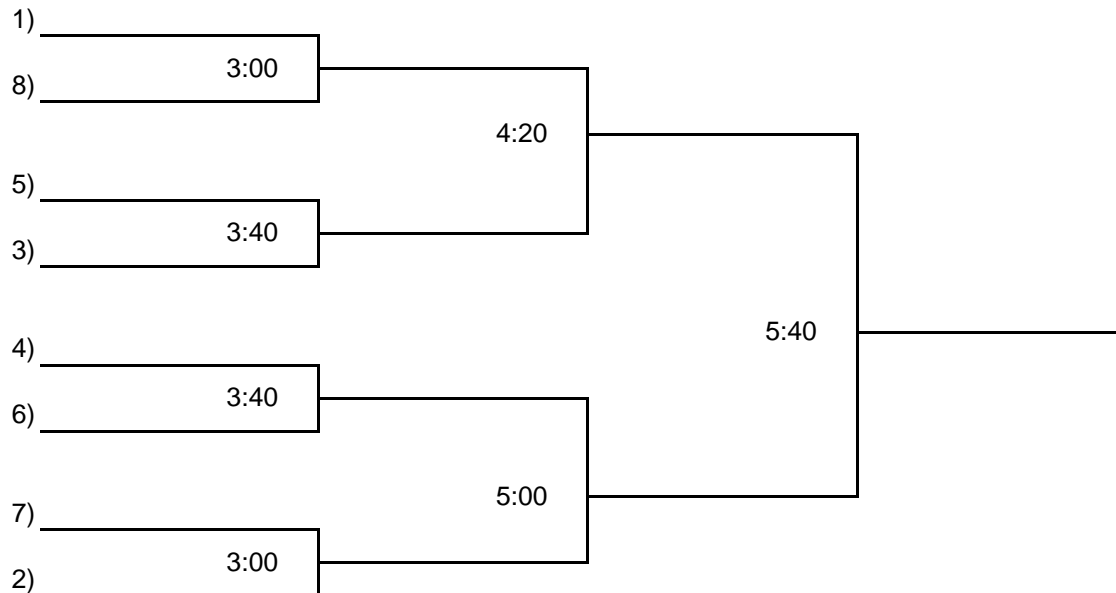

Voyager Village Bocce Ball Money Breakdown and Playoff Format

$1,200.00 Total $200 Went to Court Upgrades and Service

$1,000 To Payout

Playoffs- FOUR teams will be selected from Monday night and FOUR teams will be selected from Wednesday night.

(TWO teams selected in first half and TWO selected from second half on Mondays)

(TWO teams selected in first half and TWO selected from second half on Wednesdays)

Both Nights	REGULAR SEASON	Both Nights
1st Half Payouts		2nd Half Payouts
1st Place $60.00		1st Place $60.00
2nd Place $40.00		2nd Place $40.00
3rd Place $20.00		3rd Place $20.00
Mon & Wed $240.00		Mon & Wed $240.00

PLAYOFFS	
1st Place	$260.00
2nd Place	$156.00
Consolation	$104.00
	$ 520.00

These amounts will then be divided up for each team member

Playoff Matches will run 35 minutes long. Games will be played up to 9 points. If time expires the frame must be finished out. At the event when the frame is finished and still no winner decided you then play a frame until a winner is decided. Matches start at 3:00 and playoff will conclude at 6:30. Teams that advance to the playoffs from the 1st half of the season will still want to play out the second half for the social aspect and sportsmanship. The league is intended to be fun and we hope you all enjoy it!